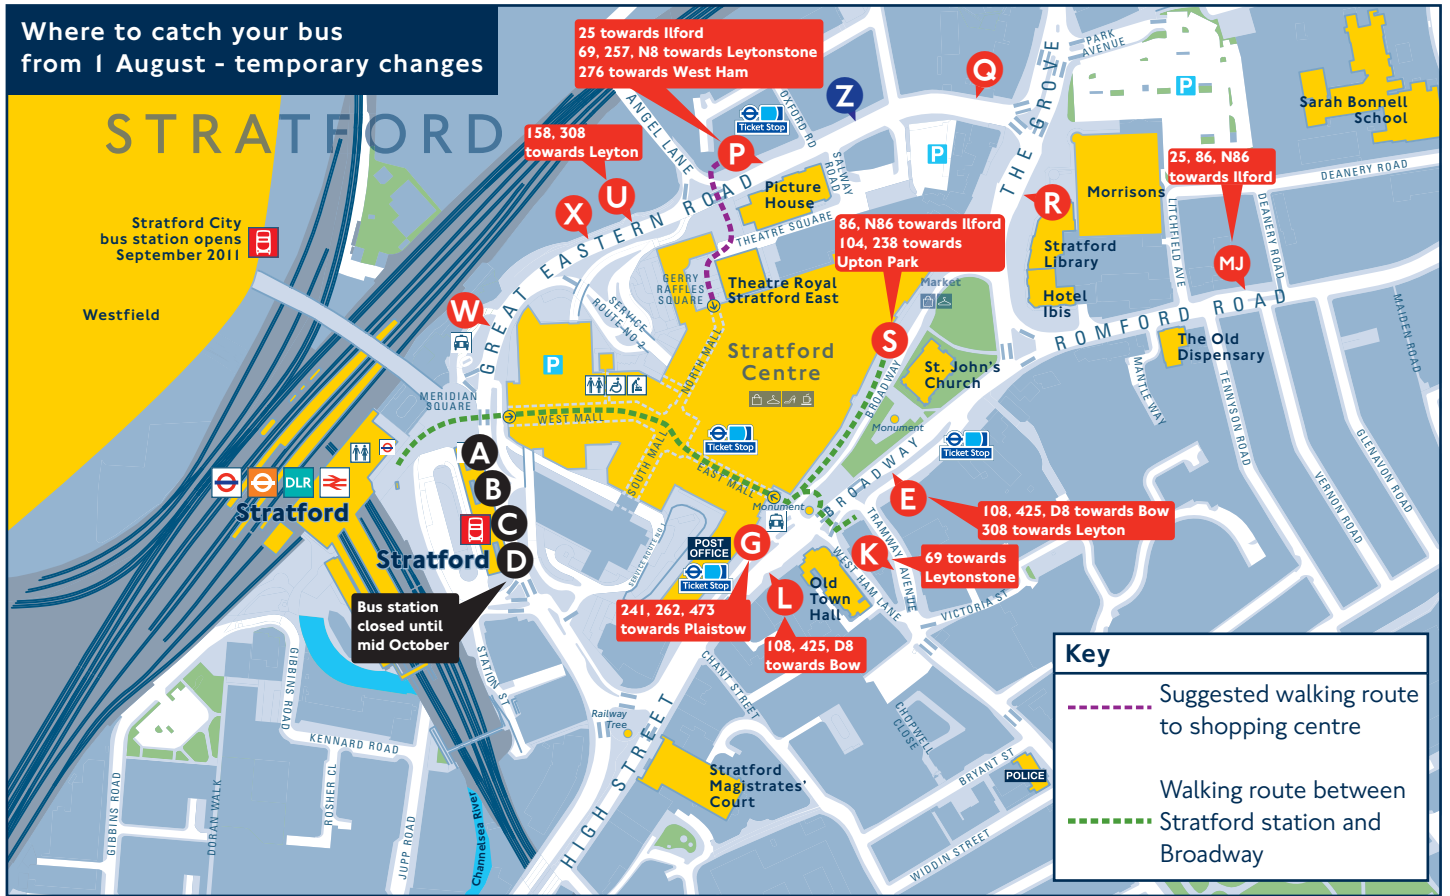

Where to catch your bus in Stratford from 1 August

© Crown copyright and database rights 2011 Ordnance Survey 100035971/021 © Copyright Transport for London 2011

Bus route	Towards	Bus stops
25	Ilford	P MJ
	Oxford Circus	E L (no change)
69	Canning Town	E R (no change)
	Walthamstow	K P Q
86	Romford	S MJ
104	Manor Park	S
108	Lewisham	E L
158	Chingford Mount	U
238	Barking	S
241	Canning Town	G
257	Walthamstow	P Q
262	East Beckton	G

Bus route	Towards	Bus stops
276	Newham General Hospital	P
	Stoke Newington	L (no change)
308	Clapton Park	E U
	Wanstead	R (no change)
425	Clapton	E L
473	North Woolwich	G
D8	Crossharbour	E L
	Hainault	P Q
N8	Oxford Circus	E L R (no change)
	Harold Hill	S MJ

National Express coaches to Cambridge and East Anglia, and route 741 to Bishop's Stortford will stop at temporary stop Z on Great Eastern Road. National Express A9 to Stansted Airport will continue to stop at W